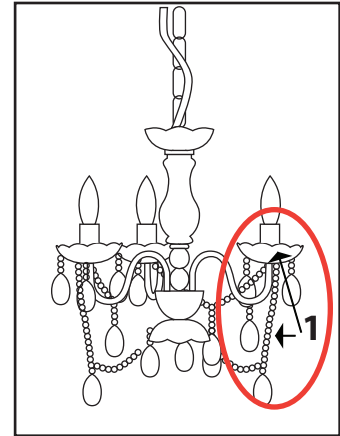

Plug-in Assembly and Installation Instructions

Easy to install. No electrician required.

Safety Precautions for Installation:

- This lamp is for indoor use only
- Do not allow lamp to become wet
- Maximum 40 Watt E12 chandelier light bulbs (light bulbs not included)

This Chandelier can be placed anywhere you would like in your home, as long as an electrical socket is within reach of the 17 ft. cord connected to the chandelier.

Plug-in Assembly & Installation Instructions:

1. Open box, pull the chandelier out of the box, unfold arms to the correct distance and re-attach the chain of beads between the arms. Open the white box, remove the cups with crystals and place on each arm over the light bulb socket.
2. Use the screw hook provided. You must locate a wood stud behind the dry wall in order to firmly connect hook and chandelier to your ceiling. Drill a pilot hole slightly smaller than the threaded screw. Then install the screw.
3. Chandelier must hang from the chain. It is not safe to try to hang by cord only. Once you have decided on the preferred height, connect that loop of the chain to the hook. Excess chain can be removed with two plyers and leverage.

Note: Check to make sure that all crystals are in place. If not, inspect packaging carefully as crystals may have come loose during shipping. **Contact Us directly to request replacement of any missing parts.**

If you have any issues at all, we want to hear about it! The best way to resolve any product related issue is to [email: info@gypsyncolor.com](mailto:info@gypsyncolor.com) or call: 512-593-1324. Our goal is to exceed your expectations with our chandelier and customer service. We would also love to see a picture of your newly decorated space—you can upload a picture along with your product review at Amazon.com.