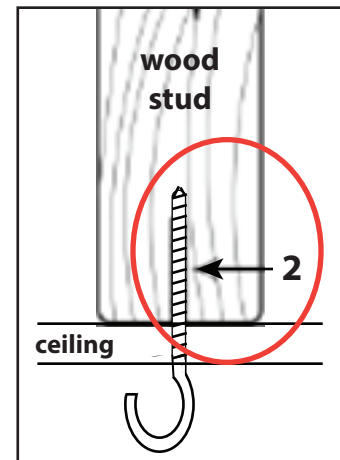

Plug-in Assembly and Installation Instructions

Easy to install. No electrician required.

Safety Precautions for Installation:

- This lamp is for indoor use only
- Do not allow lamp to become wet
- Maximum 40 Watt E12 chandelier light bulbs (light bulbs not included)

This Chandelier can be placed anywhere you would like in your home, as long as an electrical socket is within reach of the 17 ft. cord connected to the chandelier.

Plug-in Assembly & Installation Instructions:

1. Open box, pull the chandelier out of the box, unfold arms to the correct distance and re-attach the chain of beads between the arms. Open the white box, remove the cups with crystals and place on each arm over the light bulb socket.
2. Use the screw hook provided. You must locate a wood stud behind the dry wall in order to firmly connect hook and chandelier to your ceiling. Drill a pilot hole slightly smaller than the threaded screw. Then install the screw.
3. Chandelier must hang from the chain. It is not safe to try to hang by cord only. Once you have decided on the preferred height, connect that loop of the chain to the hook. Excess chain can be removed with two plyers and leverage.

Note: Check to make sure that all crystals are in place. If not, inspect packaging carefully as crystals may have come loose during shipping. **Contact Us directly to request replacement of any missing parts.**

If you have any issues at all, we want to hear about it! The best way to resolve any product related issue is to [email: info@gypsyncolor.com](mailto:info@gypsyncolor.com) or call: 512-593-1324. Our goal is to exceed your expectations with our chandelier and customer service. We would also love to see a picture of your newly decorated space—you can upload a picture along with your product review at Amazon.com.