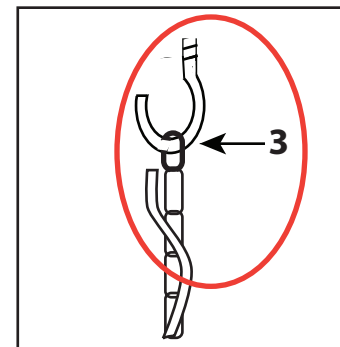

Plug-in Assembly and Installation Instructions

Easy to install. No electrician required.

Safety Precautions for Installation:

- This lamp is for indoor use only
- Do not allow lamp to become wet
- Maximum 40 Watt E12 chandelier light bulbs (light bulbs not included)

This Chandelier can be placed anywhere you would like in your home, as long as an electrical socket is within reach of the 17 ft. cord connected to the chandelier.

Plug-in Assembly & Installation Instructions:

1. Open box, pull the chandelier out of the box, unfold arms to the correct distance and re-attach the chain of beads between the arms. Open the white box, remove the cups with crystals and place on each arm over the light bulb socket.
2. Use the screw hook provided. You must locate a wood stud behind the dry wall in order to firmly connect hook and chandelier to your ceiling. Drill a pilot hole slightly smaller than the threaded screw. Then install the screw.
3. Chandelier must hang from the chain. It is not safe to try to hang by cord only. Once you have decided on the preferred height, connect that loop of the chain to the hook. Excess chain can be removed with two plyers and leverage.

Note: Check to make sure that all crystals are in place. If not, inspect packaging carefully as crystals may have come loose during shipping. **Contact Us directly to request replacement of any missing parts.**

If you have any issues at all, we want to hear about it! The best way to resolve any product related issue is to [email: info@gypsyncolor.com](mailto:info@gypsyncolor.com) or call: 512-593-1324. Our goal is to exceed your expectations with our chandelier and customer service. We would also love to see a picture of your newly decorated space—you can upload a picture along with your product review at Amazon.com.